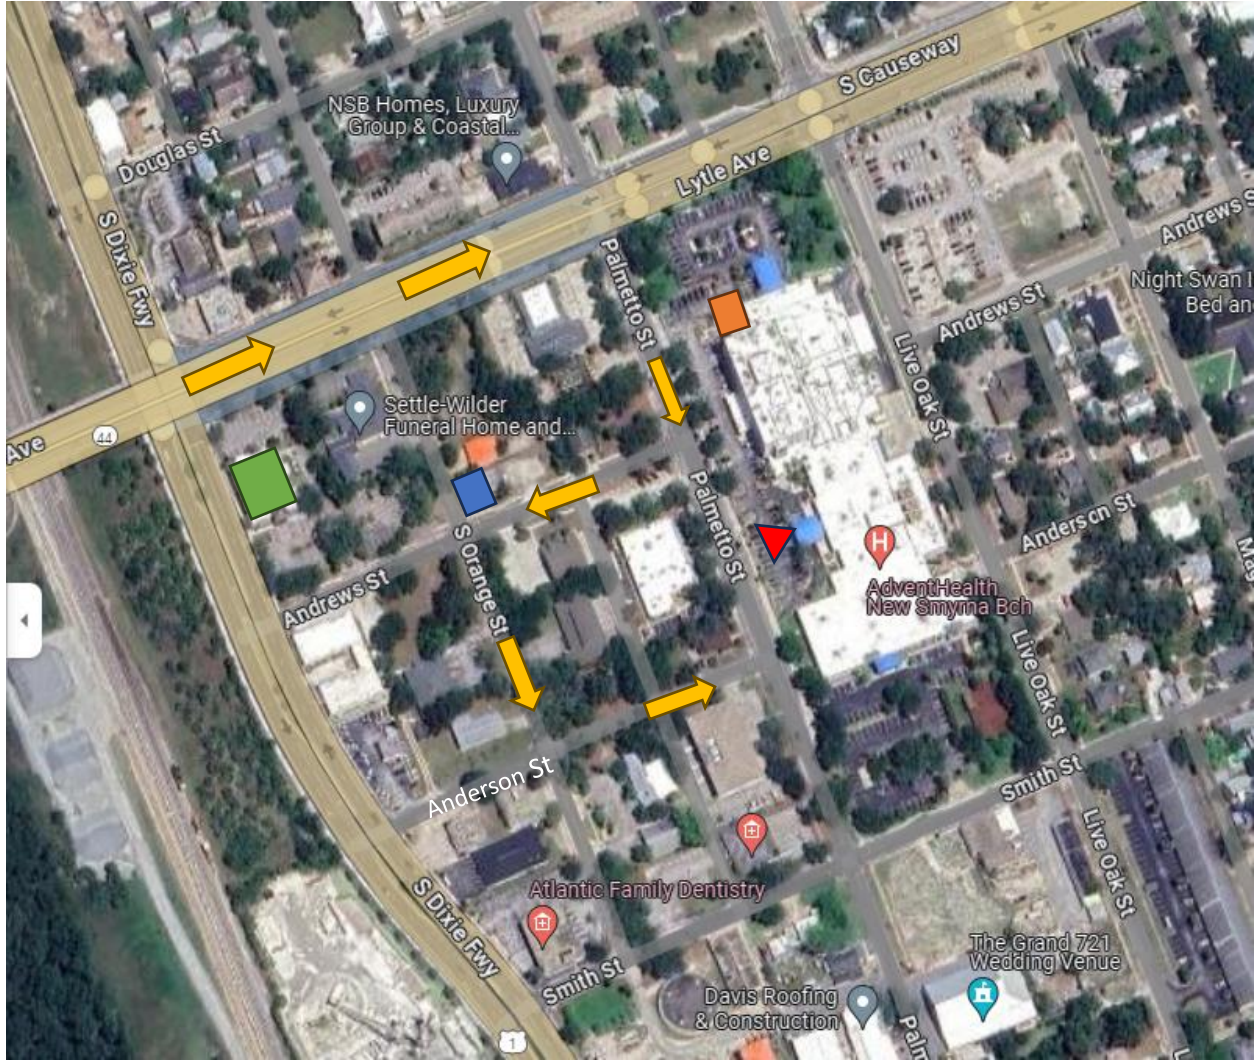

## AdventHeath New Smyrna Beach – Volunteer Bus Route

-  Volunteers Drop Off (Andrews St does not connect to Dixie Hwy)
-  Business Center 401 S. Dixie Highway (Early morning moulage)
-  Staging area for volunteers to wait to be sent to the ED and where they will return to eat lunch.
-  Volunteer Pick up (Palmetto St or parking lot in front of main entrance).
-  Bus Route